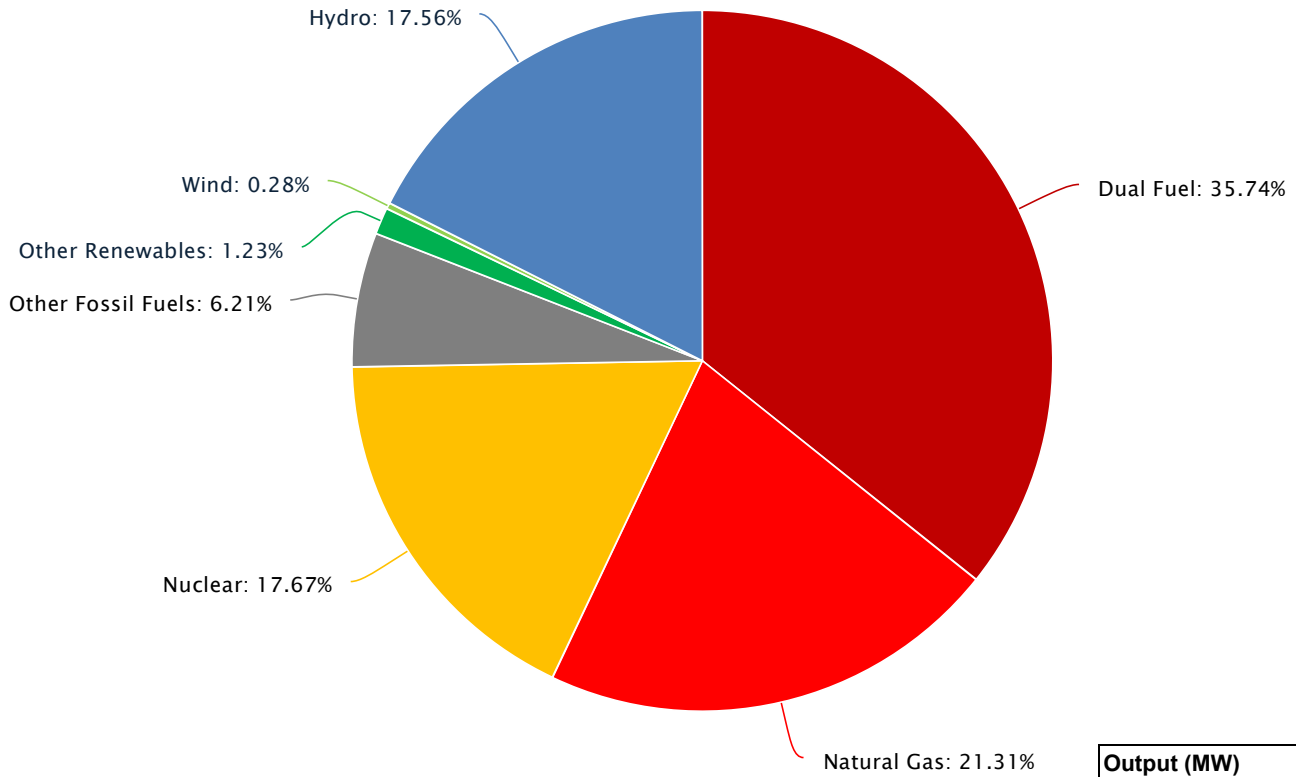

Real-Time Fuel Mix as of 06/13/2017 11:25am EST

- All Fuels
- Renewables**

Energy generated within New York State

Current CSV (<http://mis.nyiso.com/public/csv/rtfuelmix/20170613rtfuelmix.csv?t=1497371440119>)

Historical CSV (<http://mis.nyiso.com/public/P-63list.htm>)

Output (MW)	
Total	24,404
Renewables	4,654